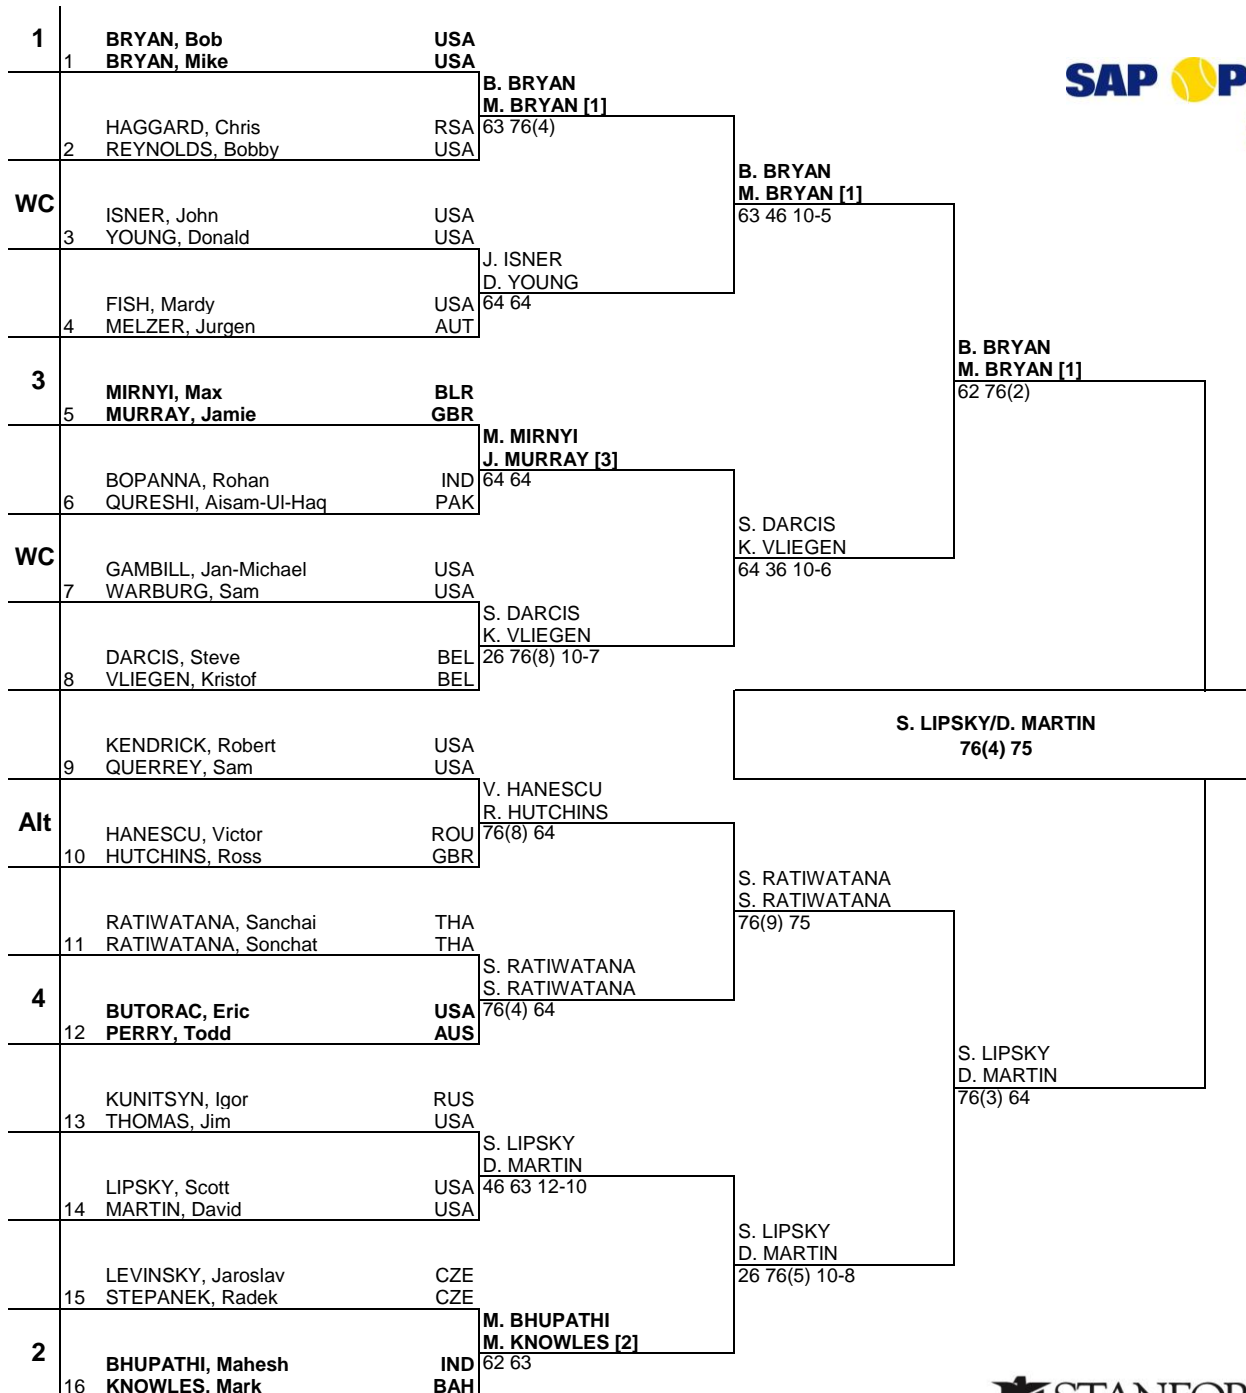

MAIN DRAW DOUBLES

SAP Open

San Jose, USA
 18-24 February 2008
 Hard, Premier Court
 \$436,000

424

ATP Tour © Copyright 2006

Seeded Players	Rank	Prize Money (Per Team)	Pts.	Alternates	Retirements/W.O.
1 BRYAN, Bob / BRYAN, Mike	2	Winner \$20,500	175	Hanescu/Hutchins	Lee - back
2 BHUPATHI, Mahesh / KNOWLES, Mark	23	Finalist \$11,750	120		
3 MIRNYI, Max / MURRAY, Jamie	56	Semi-Finalist \$7,000	75		
4 BUTORAC, Eric / PERRY, Todd	94	Quarter-Finalist \$3,800	40		
FOLLOW LIVE SCORING AT ATPtennis.com		First Round \$2,000	0		
Last Direct Acceptance				ATP Supervisor	
Darcis/Vliegen - 151				Tom Barnes	